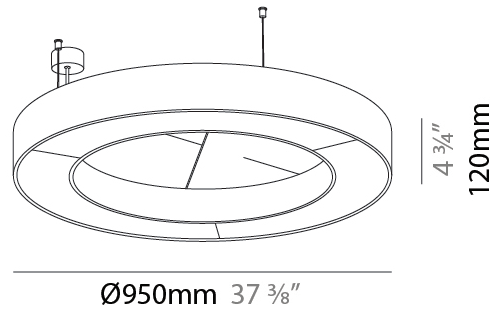

GENERAL

Series: Glorious Acoustic
Brand: Prolicht
Division: Architectural
Mounting Type: Suspension
Mounting Location: Ceiling
Subcategory: Acoustic

PHYSICAL

Shape: Round
Diameter (mm): 950
Diameter (in): 37 ³/₈
Width (mm): 120
Width (in): 4 ³/₄
Light Distribution: Direct
Diffuser: PMMA - Opal / Micro-Prism
Fixture Finish: SSR / BKV / CWI / CRY / HAB / UFT / ITA / RUA / FTG / MYG / LOD / PUS / FRO / FUP / KIA / POP / BLS / SPG / MEY / GOH / GUM / CHC / COM / ABZ / JAG / OBR / MOS / ROR
Accent Finish: ANC / ASH / BNA / BTC / BZE / CEL / EGG / EVG / FOG / FOS / FST / FUA / IRI / IRO / KHA / LIC / LIM / MER / MSN / MUS / ONX / PEA / PLU / POL / PPY / RAY / ROY / RST / STE / SWD / TAN / TAU
Fixture Material: Aluminum
Cable Details: 2 000mm / 78 3/4" or 6 000mm / 236 1/4" Transparent Cable

ELECTRICAL

Lamp Type: LED (Zhaga Standard)
Input Wattage (W): 64
Total Output Wattage (W): 58.2
Dimming: Tri-Mode (Non-Dimming and Phase Dimming (120Vac only) and 0-10V Dimming)
Driver Included: Yes
Driver Location: Integrated
Driver Type: Constant Current - Universal
Driver Class: Class 2
Input Voltage (V): 120 - 277

LED

Color Temperature (°K): 2700 / 3000 / 3500 / 4000
Max. Delivered Lumen (lm): Max 7331
Nominal Lumen (lm): Max 9535
CRI: >90 CRI
Lamp Life (hrs): 50000

OPTICAL

RATINGS AND CERTIFICATIONS

Certified By: CSA Certified to UL and CSA Standards
IP rating: IP20